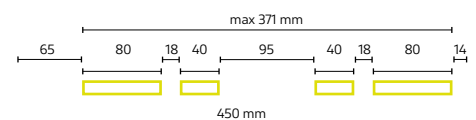

## 120 KG DOMESTIC USE

					
<b>S-665</b>	✓	L450(x2)xH800 mm	120 set	P75xH100xL820 mm	€ 71,25