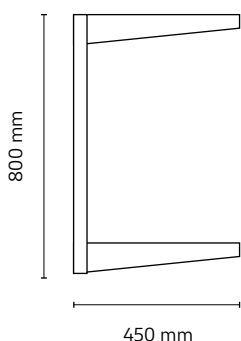

SPECIAL A SOFFITTO

FOR CEILING / POUR LE PLAFOND

120 KG

COLOUR

Coppia staffe a sospensione per installazione a soffitto, realizzate in acciaio zincato e verniciate con polveri poliesteri. Fornite premontate e di facile installazione su portici con ridotto spazio. Le staffe sono state testate con peso statico superiore 1,5 volte quello dichiarato.

[EN]

Ceiling brackets made of galvanized steel with varnish finish. Supplied pre-mounted. Easy to install on small porches. Tested with a static weight 1,5 times higher than the one declared.

[FR]

Supports suspendus pour l'installation sur le plafond, réalisés en acier galvanisé et peints à la poudre polyester. Fournis pré-montés et faciles à installer sur petits portiques. Les supports ont été testé avec un poids statique supérieure 1,5 fois le poids déclaré.

INTERASSI DRILLING DIAGRAM / ENTRAXES