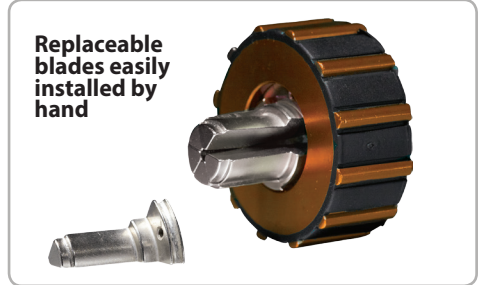

NEW! BTLH5E BLACKMAX® HYDRAULIC TUBE EXPANDER

DESCRIPTION

The BLACKMAX BTLH5E Hydraulic Tube Expander Kit includes a premium hydraulic tool that uses the power of hydraulics (fluid compression) to quickly and easily expand the ends of soft copper and aluminum tube for use in HVAC/R systems. Swaged tube ends eliminate the need for separate tube fittings (which are additional cost and provide additional potential points where refrigerant might leak from an HVAC/R system).

KEY FEATURES

- Premium, compact, cast aluminum hydraulic expander tool
- 5 quick change, aluminum heads for swaging 3/8", 1/2", 5/8", 3/4", 7/8" O.D. tube
- Heads are fully interchangeable with BLACKMAX BTLE9/BTLE9M manually operated tube expander
- Steel expander blades are replaceable and interchangeable with those used in BLACKMAX BTLE9/BTLE9M
- Includes tube inside/outside reamer, molded carrying case and color box (in 4 languages)

All BTLH5E Hydraulic Kit components are fully interchangeable with the BTLE9/ BTLE9M manual tube expander kits

SPECIFICATIONS

Metal Tube Compatibility	For soft copper, aluminum tube 3/8", 1/2", 5/8", 3/4", 7/8" O.D.
BLACKMAX Expander Heads	5 color coded heads included
Head Interchangeability	For BTLH5E, BTLE9 or BTLE9M kits
Tool Only Weight	2.59 Lbs (1.17 Kg)
Complete Kit Weight	7.59 Lbs (3.45 Kg)
Case Dimensions (L x W x H)	16.75" x 12.5" x 3.5" (42 x 32 x 9 cm)