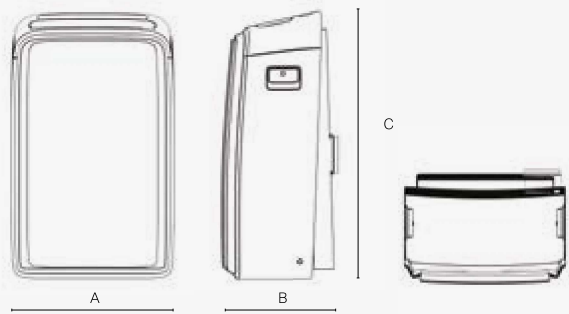

Technical specification

MODEL		KPPD-12HRG29	
Capacity	cooling	kW	3,5
	heating	kW	2,9
Energy class	cooling/heating		A/A+
EER	average	W/W	2,6
COP			2,8
Power consumption	cooling	W	1350
	heating	W	1450
Operating current	cooling	A	5,9
	heating	A	5
Air flow rate		m ³ /h	420/370/355
Operating temperature		°C	17÷35/5÷30
Sound pressure level		dB(A)	52/51/50
Net dimensions w/h/d		mm	467/765/397
Transport dimensions w/h/d		mm	512/880/442
Net weight		kg	33,2
Transport weight		kg	37
Electric power supply		V/Hz/Ph	220÷240/50/1
Refrigerant			R290
The amount of refrigerant		kg	0,22
Moisture removal rate		l/h	3,4

113

Controllers

WIRELESS
REMOTE CONTROL

RG51

PORTABLE **KPPH**

MODEL	DIMENSIONS [mm]		
	A	B	C
KPPH-09HRG29	355	345	703

PORTABLE **KPPD**

MODEL	DIMENSIONS [mm]		
	A	B	C
KPPD-12HRG29	467	397	765

120

DUCT **SLIM**

MODEL	DIMENSIONS [mm]									
	A	B	C	D	E	F	G	H	I	J
KTI-18HWG32X	880	210	674	600	136	706	190	782	920	508
KTI-24HWG32X	1100	249	774	700	175	926	228	1001	1140	598
KTI-36 HWG32X	1360	249	774	700	175	1186	228	1261	1400	598
KTI-48HWG32X, KTI-55HWG32X	1200	300	874	800	227	1044	280	1101	1240	697