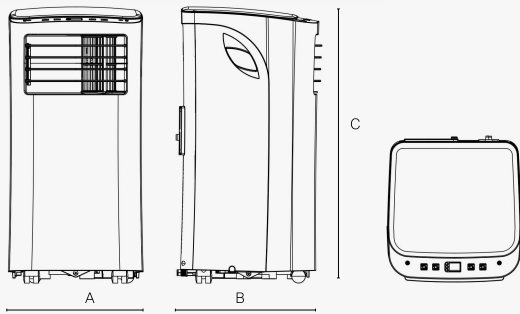

Technical specification

MODEL		KPPD-12HRG29	
Capacity	cooling	kW	3,5
	heating	kW	2,9
Energy class	cooling/heating		A/A+
EER	average	W/W	2,6
COP			2,8
Power consumption	cooling	W	1350
	heating	W	1450
Operating current	cooling	A	5,9
	heating	A	5
Air flow rate		m ³ /h	420/370/355
Operating temperature		°C	17÷35/5÷30
Sound pressure level		dB(A)	52/51/50
Net dimensions w/h/d		mm	467/765/397
Transport dimensions w/h/d		mm	512/880/442
Net weight		kg	33,2
Transport weight		kg	37
Electric power supply		V/Hz/Ph	220÷240/50/1
Refrigerant			R290
The amount of refrigerant		kg	0,22
Moisture removal rate		l/h	3,4

113

Controllers

WIRELESS
REMOTE CONTROL

RG51

PORTABLE **KPPH**

MODEL	DIMENSIONS [mm]		
	A	B	C
KPPH-09HRG29	355	345	703

PORTABLE **KPPD**

MODEL	DIMENSIONS [mm]		
	A	B	C
KPPD-12HRG29	467	397	765

120

DUCT **SLIM**

MODEL	DIMENSIONS [mm]									
	A	B	C	D	E	F	G	H	I	J
KTI-18HWG32X	880	210	674	600	136	706	190	782	920	508
KTI-24HWG32X	1100	249	774	700	175	926	228	1001	1140	598
KTI-36 HWG32X	1360	249	774	700	175	1186	228	1261	1400	598
KTI-48HWG32X, KTI-55HWG32X	1200	300	874	800	227	1044	280	1101	1240	697