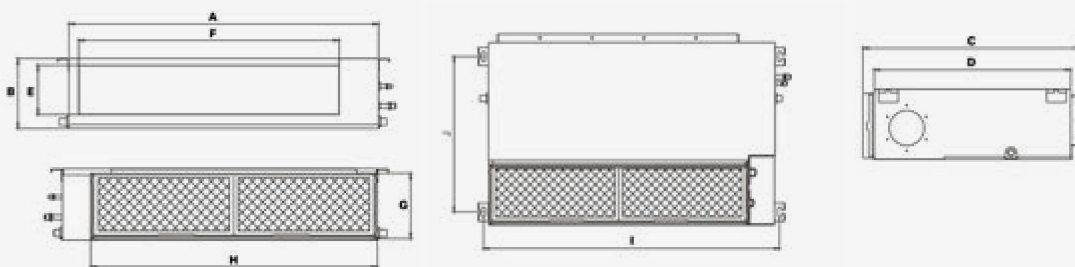

Technical specification

MODEL		KPPD-12HRG29	
Capacity	cooling	kW	3,5
	heating	kW	2,9
Energy class	cooling/heating		A/A+
EER	average	W/W	2,6
COP			2,8
Power consumption	cooling	W	1350
	heating	W	1450
Operating current	cooling	A	5,9
	heating	A	5
Air flow rate		m ³ /h	420/370/355
Operating temperature		°C	17÷35/5÷30
Sound pressure level		dB(A)	52/51/50
Net dimensions w/h/d		mm	467/765/397
Transport dimensions w/h/d		mm	512/880/442
Net weight		kg	33,2
Transport weight		kg	37
Electric power supply		V/Hz/Ph	220÷240/50/1
Refrigerant			R290
The amount of refrigerant		kg	0,22
Moisture removal rate		l/h	3,4

113

Controllers

WIRELESS
REMOTE CONTROL

RG51

PORTABLE **KPPH**

MODEL	DIMENSIONS [mm]		
	A	B	C
KPPH-09HRG29	355	345	703

PORTABLE **KPPD**

MODEL	DIMENSIONS [mm]		
	A	B	C
KPPD-12HRG29	467	397	765

120

DUCT **SLIM**

MODEL	DIMENSIONS [mm]									
	A	B	C	D	E	F	G	H	I	J
KTI-18HWG32X	880	210	674	600	136	706	190	782	920	508
KTI-24HWG32X	1100	249	774	700	175	926	228	1001	1140	598
KTI-36 HWG32X	1360	249	774	700	175	1186	228	1261	1400	598
KTI-48HWG32X, KTI-55HWG32X	1200	300	874	800	227	1044	280	1101	1240	697