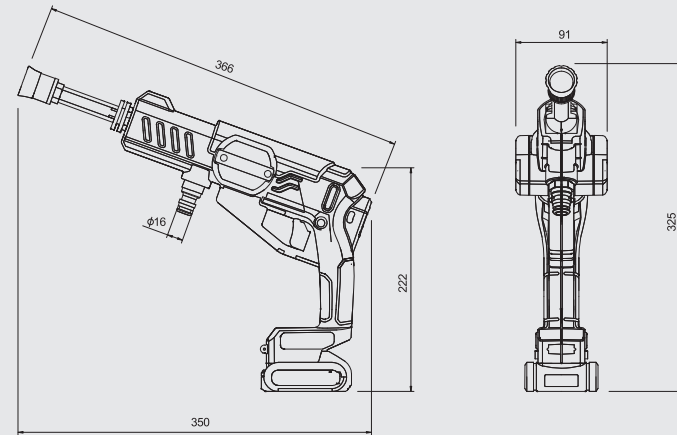

C25

Cleaning Spray Gun

Light ,Strong Power

- 18V lithium batteries, durable and reliable use
- High and low level control, easy to choose
- Sprinkler build in, experience the whole process of cleaning
- Double-layer filter, ensure clean and no block
- With toolbox,easy to carry

CLEANING SPRAY GUN

ACCESSORIES :

2.5m LP Hose

DIMENSIONS :

TECHNICAL DATA :

Model	C25
Li-ion Battery	18V-2.0AH
Working Pressure(Max.)	25bar
Flow Rate(Max.)	3.0L/min
Max. Suction	1.5m
Motor Power	80W
Weight	1.7kg